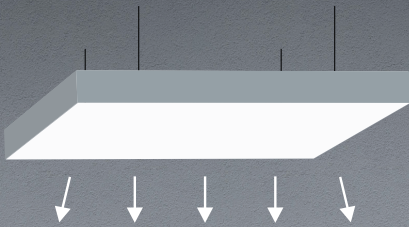

FABRILUM GOES BEYOND LIGHTING...

At Cooledge, we're not satisfied simply selling products that provide best-in-class illumination. FABRILum goes beyond lighting to deliver so much more: unparalleled acoustic performance plus new architectural forms.

FABRILum is... LIGHTING

Immersive Illumination

Full canopies of light that bring the expansive feeling of natural light to open plan spaces and provide high levels of illumination without the visual discomfort and glare of traditional lighting.

- Large Surface Area
- Surprising Levels of Illumination
- Exceptional Color Rendering
- Low Glare
- Flicker Free
- Deep Dimming
- Uniform Light Output
- Consistent Color Uniformity
- Tunable White