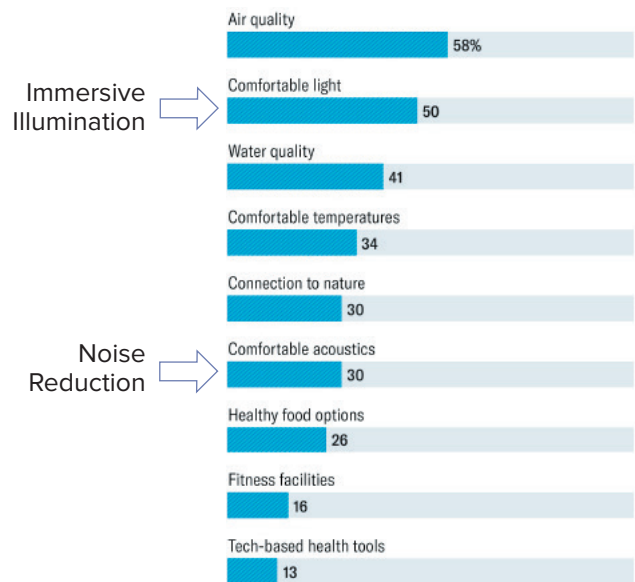

## SIZE MATTERS

Sound absorption (sabins) is dependent on two equally important characteristics:

$$\text{Sabins} = \text{Absorption Properties} \times \text{Size}$$

Small luminaires with high sound absorption ratings (often presented as "NRC") won't contribute to significant noise reduction (sabins) without the addition of a large number of passive acoustic baffles or panels.

## PASSIVE ACOUSTICS DON'T EMIT LIGHT

So why would you use them when there is a better alternative?

FABRILum **goes beyond** merely adding acoustic elements: it solves the problem of noise pollution in open ceilings without compromising lighting or aesthetics.

# LIGHTING DESIGNED FOR PEOPLE

New standards for health and well-being mean that good design is no longer an option... it's a mandatory requirement.

IF YOU'RE DESIGNING SPACES FOR PEOPLE, SHOULDN'T YOU CHOOSE **COOLEGE?**

## WORKPLACE WELLNESS PERKS THAT MATTER TO EMPLOYEES

A survey of 1,600 workers reveals that air and light matter much more than tech-based health tools.

Source: Future Workplace